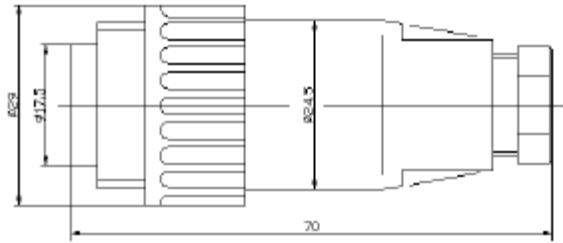

Plug with pins + M25X1.5 Receptacle with sockets:KP32-T+42M