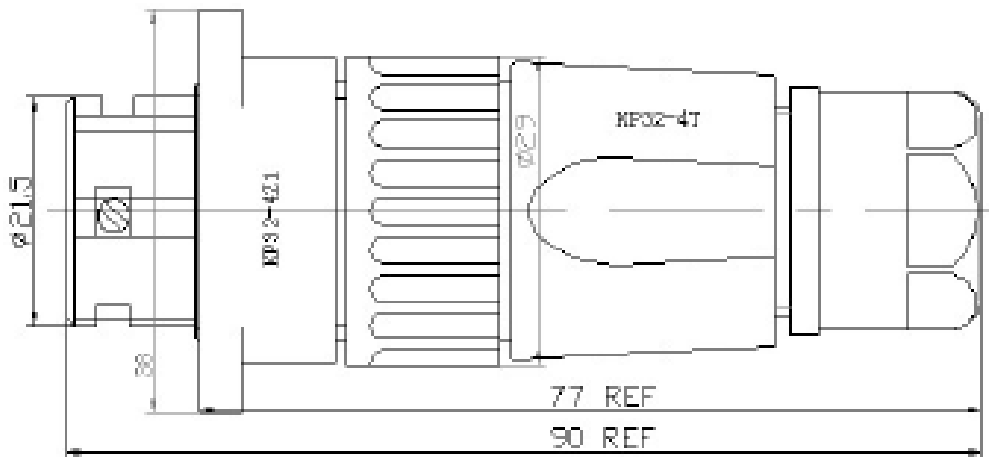

Plug with receptacle: