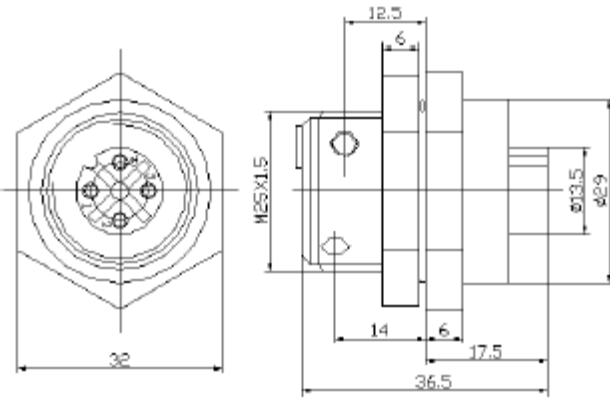

Plug with pins + M25X1.5 Receptacle with sockets:KP32-T+42M