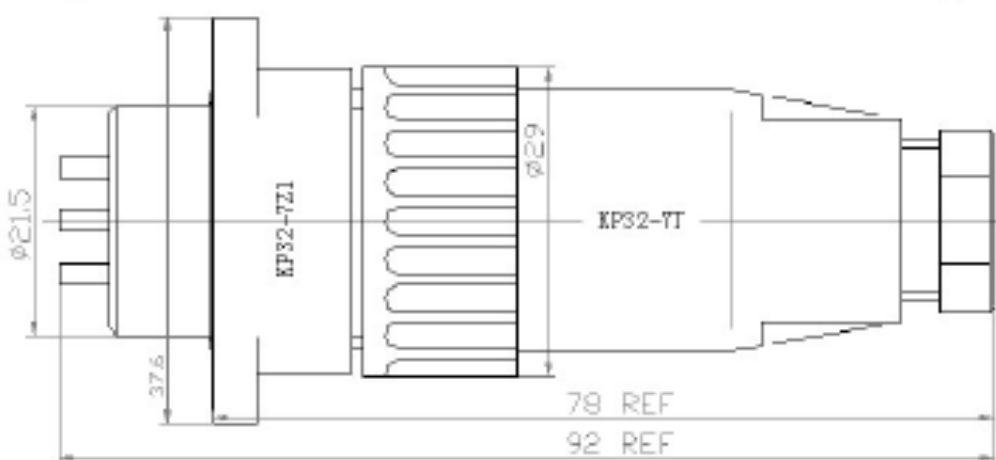

Receptacle with no screw: KP32-4Z1

Cable receptacle: KP32-4ZP

Plug with receptacle:

Cable plug to cable receptacle