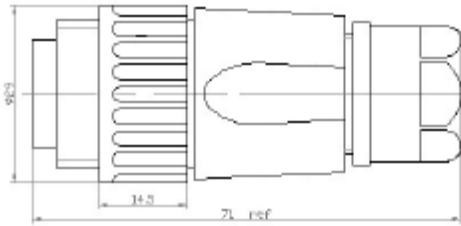

Plug with pins + M25X1.5 Receptacle with sockets:KP32-T+42M