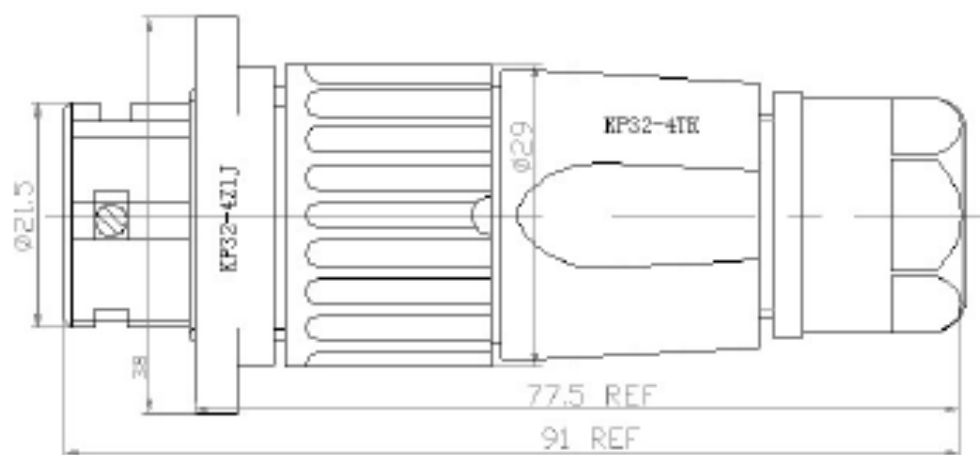

Receptacle with no screw: KP32-4Z1

Cable receptacle: KP32-4ZP

Plug with receptacle:

Cable plug to cable receptacle