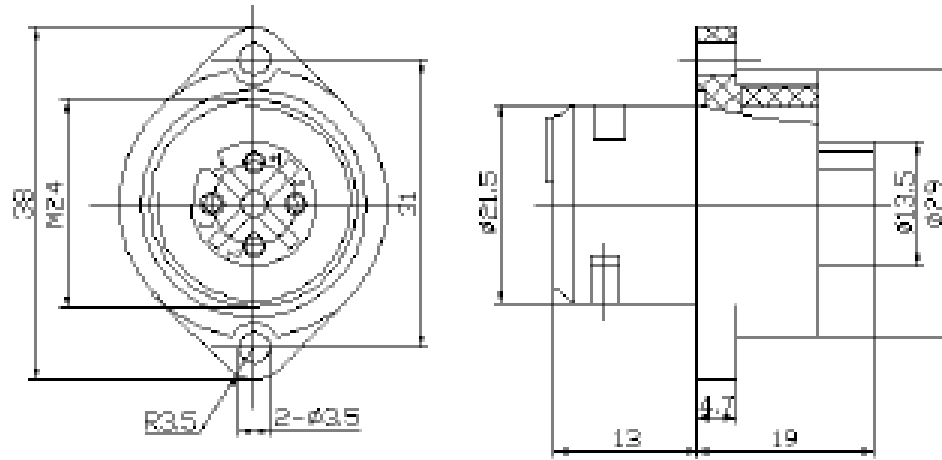

Receptacle with no screw: KP32-4Z1